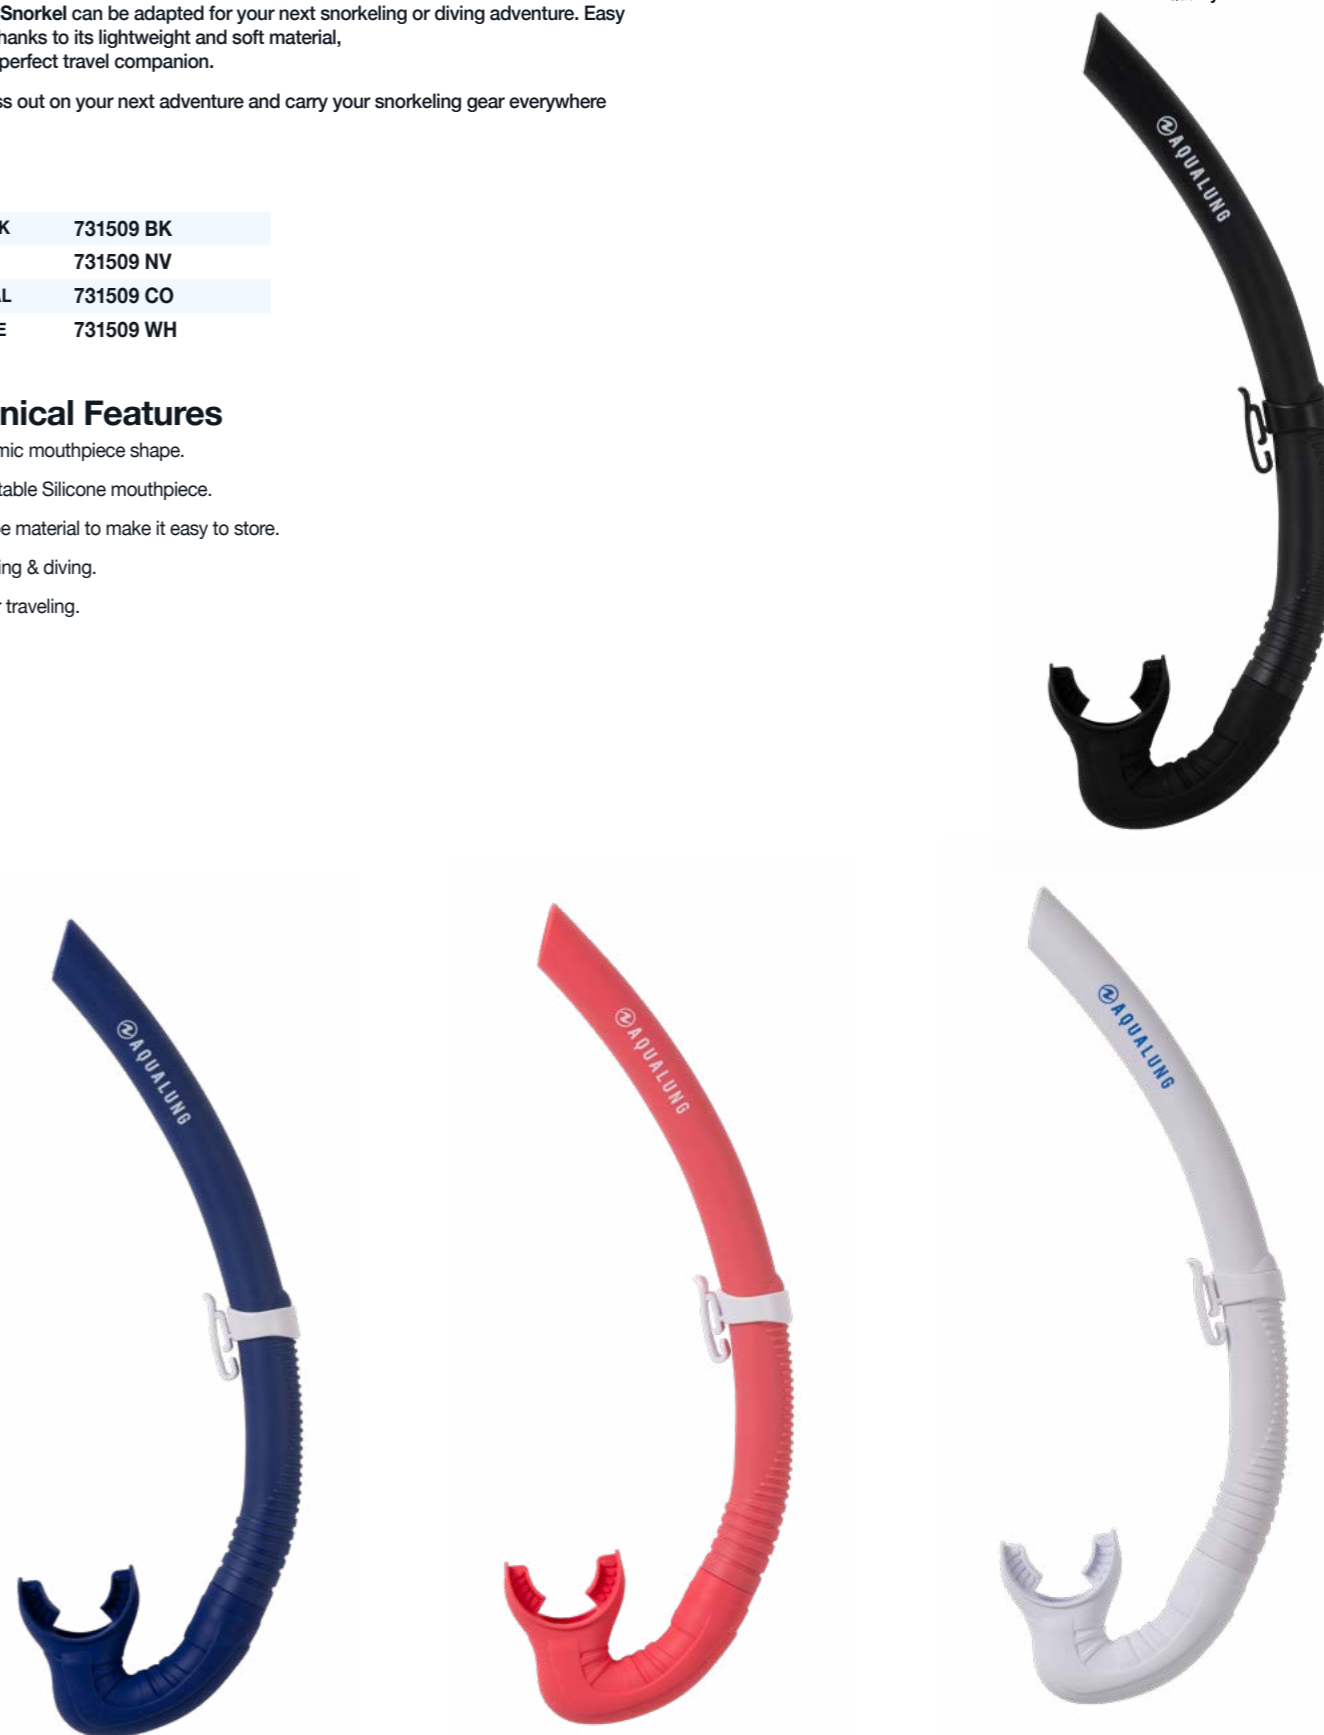

Technical Features

- Ergonomic mouthpiece shape.
- Comfortable Silicone mouthpiece.
- Soft tube material to make it easy to store.
- Snorkeling & diving.
- Ideal for traveling.