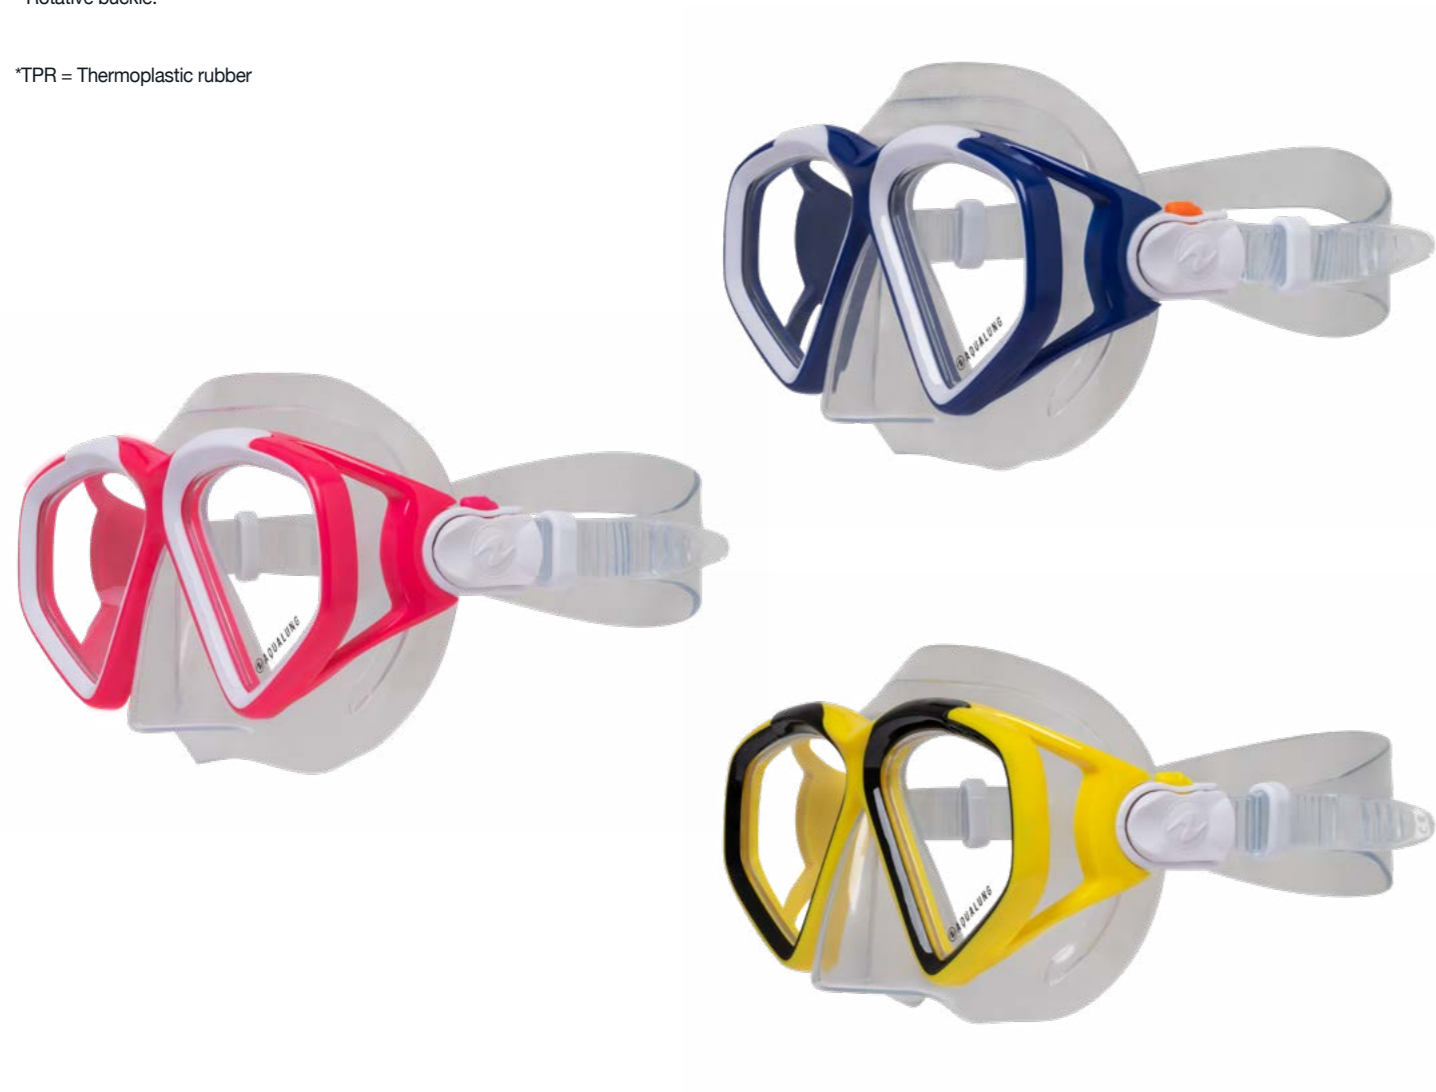

SNORKEL

- Splashguard top to prevent water from getting inside the tube.
- One-way purge valve allows for easy clearing.
- Ergonomic mouthpiece shape.
- Comfortable silicone mouthpiece.

*TPR = Thermoplastic rubber

Hawkeye 2.0 Masks

- BLUE 731020 BLWWH CLR
- PINK 731020 PKWWH CLR
- YELLOW 731020 YLKWH CLR

Technical Features

MASK

- Shatter resistant Polycarbonate lens with antifog coating.
- Soft TPR* skirt for better comfort and fit.
- Easy adjust 3-way buckle system.
- Rotative buckle.

*TPR = Thermoplastic rubber

Zinger 2.0 Fins

Give a twist to your snorkeling exploration with the Zinger fin. Comfortable, easy to use and adaptable, take it with you for even more fun.

	S	M	L
	US 4 - 7	US 7 - 10	US 10 - 13
	UK 4 - 7	UK 7 - 10	UK 10 - 13
	EU 36 - 40	EU 40 - 44	EU 44 - 48
■ BLUE	730006 S NVWH	730006 M NVWH	730006 L NVWH
■ PINK	730006 S PKWH	730006 M PKWH	730006 L PKWH